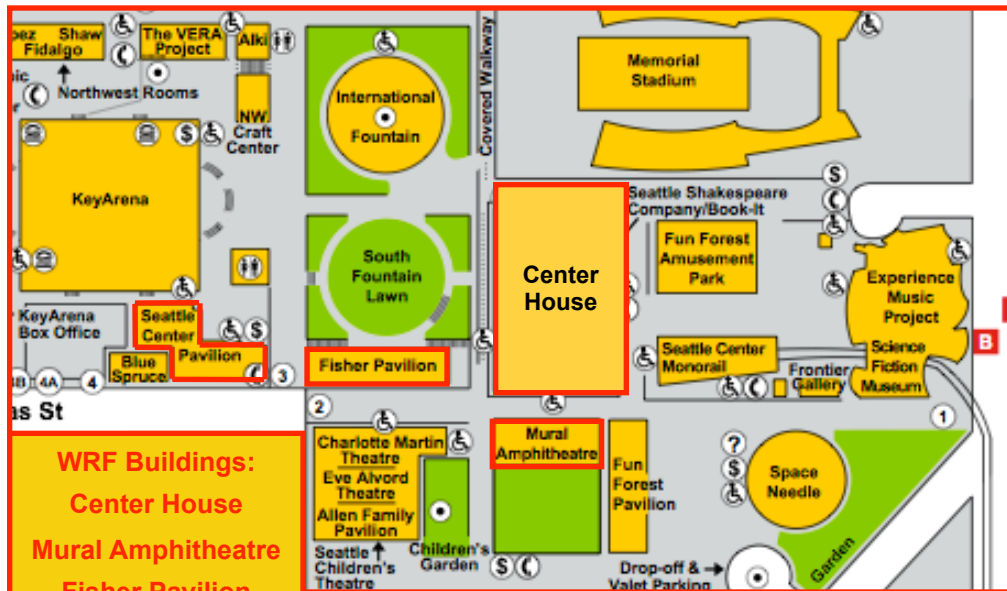

WRF Buildings:
 Center House
 Mural Amphitheatre
 Fisher Pavilion
 Seattle Center Pavilion

World Rhythm Festival

SEATTLE CENTER
 www.seattlecenter.com

?	Information	🚗	Parking
☎	Public Telephone	🚶	Parking Entrance All Hours
☎	TTY Facilities	🚶	Parking Entrance Event Peak
♿	Accessible Entrances (Wheelchair)	B	Bus Stop
🚻	Public Restrooms	1	Gates 1-7
💰	Cash Machine	⋯	Breezeway
⦿	Fountain	▬	Stairs

All public facilities are accessible.
 Customer Service: 206-684-7200
 TTY Number: 206-684-7100
 Website: www.seattlecenter.com

Last Revised: February 2007

WRF Buildings:
Center House
Mural Amphitheatre
Fisher Pavilion
Seattle Center Pavilion